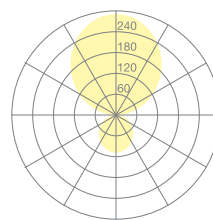

Type	KOI10-11-8030-TD	<b>KOI10-11-8030-TD</b>
Order No	KOI10-11-8030-TD	
Lamp type/assembly	Standing light	
Colour	Chrome	
Colour temperature	3000 K	<b>MINERGIE®</b>
Colour rendering index	> 85	
Operating mode	Dimmable	
Operation	2 circuit push-button, integrated in stand	
Ballast (number)	LED Converter (2), integrated in luminaire head	
Lamp head	PC, aluminium metallised	
Diffuser	PC, prismatic, dyed white	
Tube	Steel, chrome-plated	
Base	X-shaped base; steel, aluminium-coloured, powder-coated	
Power cable	Black, 3x0.75mm <sup>2</sup> , L 5000 mm	
Mains plug	Swiss T12 (type J)	
Light distribution	Direct (27%) / indirect (73%)	
UGR	< 16	
Total luminous flux of luminaire	10688 lm @ 4000 K	
Power consumption	83 W	
Luminaire efficacy	128 lm/W @ 4000 K	
LED service life	55 000 h (L85)	
Mains voltage	220-240V, 50Hz	
Stand-by consumption	< 0.5 W	
Safety class	I	
Protection type	IP 20	
Packaging units	3 (ca. 600 x 600 x 230 + 2250 x 230 x 50 + 750 x 650 x 50 mm)	
Weight	20.7 kg	
Guarantee	36 months	