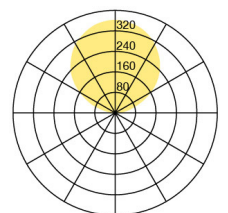

Type	CLASSIC-10	CLASSIC-10
Order No	CLA10-12-8030-TD	
Lamp type/assembly	Standing light	
Colour	Chrome	
Light source	LED	
Colour temperature	3000 K	
Colour rendering index	>80	
Operating mode	Dimmable	
Operation	Foot switch, cable integrated	
Ballast (number)	Driver (1), cable integrated	
Lamp head	Steel, chrome-plated	
Tube	Steel, chrome-plated	
Base	Steel, chrome-plated	
Power cable	Black, L 3000 mm	
Mains plug	CEE 7/7 (type E+F)	
Light distribution	Indirect (100%)	
Total luminous flux of luminaire	7920 lm	
Power consumption	80 W	
Luminaire efficacy	99 lm/W	
Mains voltage	220-240V / 50Hz	
Stand-by consumption	< 0.5 W	
Safety class	I	
Protection type	IP 20	
Packaging units	1 (ca. 1900 x 450 x 450 mm)	
Guarantee	36 months	