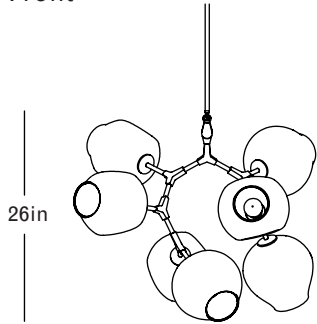

Brushed Brass  
Clear Glass

Front

Side

Top

Finishes

Brushed Brass

Oil Rubbed Bronze

Satin Nickel

Vintage Brass

Clear Glass

White Glass

Grey Glass

Specifications

Height: 26in / 66cm  
 Depth: 28in / 71cm  
 Width: 30in / 76cm  
 Weight: 28lb / 16kg  
 Max Wattage: 420w  
 Minimum Drop: 29in / 74cm

Suspension: Ships with 36in or 72in stem cut to length on site  
 Canopy: Ø5in x .25in with screw collar  
 Materials: Machined brass, glass  
 Bulbs: E26 / 110v / 6w / 2500k / dimmable LED globe  
 E27 / 220v / 6w / 2500k / dimmable LED globe

UL, cUL (120V), CE, CB (240V) Certified

Inspiration

Inspired by natural phenomena, Branching explores the visual tension that results from mixing hand-blown glass with machine-made metal parts.