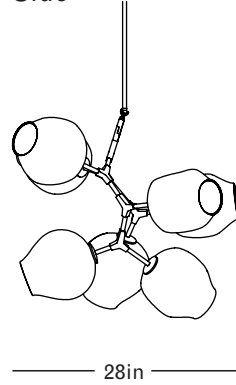

Brushed Brass  
Clear Glass

Front

Side

Top

Finishes

Brushed Brass

Oil Rubbed Bronze

Satin Nickel

Vintage Brass

Clear Glass

White Glass

Grey Glass

Specifications

Height: 26in / 66cm  
 Depth: 28in / 71cm  
 Width: 30in / 76cm  
 Weight: 28lb / 16kg  
 Max Wattage: 420w  
 Minimum Drop: 29in / 74cm

Suspension: Ships with 36in or 72in stem cut to length on site  
 Canopy: Ø5in x .25in with screw collar  
 Materials: Machined brass, glass  
 Bulbs: E26 / 110v / 6w / 2500k / dimmable LED globe  
 E27 / 220v / 6w / 2500k / dimmable LED globe

UL, cUL (120V), CE, CB (240V) Certified

Inspiration

Inspired by natural phenomena, Branching explores the visual tension that results from mixing hand-blown glass with machine-made metal parts.