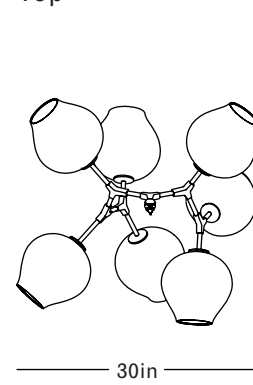

Brushed Brass  
Clear Glass

Front

Side

Top

Finishes

Brushed Brass

Oil Rubbed Bronze

Satin Nickel

Vintage Brass

Clear Glass

White Glass

Grey Glass

Specifications

Height: 26in / 66cm  
 Depth: 28in / 71cm  
 Width: 30in / 76cm  
 Weight: 28lb / 16kg  
 Max Wattage: 420w  
 Minimum Drop: 29in / 74cm

Suspension: Ships with 36in or 72in stem cut to length on site  
 Canopy: Ø5in x .25in with screw collar  
 Materials: Machined brass, glass  
 Bulbs: E26 / 110v / 6w / 2500k / dimmable LED globe  
 E27 / 220v / 6w / 2500k / dimmable LED globe

UL, cUL (120V), CE, CB (240V) Certified

Inspiration

Inspired by natural phenomena, Branching explores the visual tension that results from mixing hand-blown glass with machine-made metal parts.