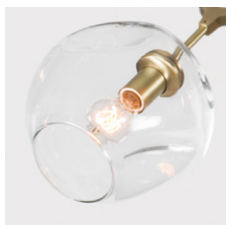

Brushed Brass  
Clear Glass

Front

Side

Top

Finishes

Brushed Brass

Oil Rubbed Bronze

Satin Nickel

Vintage Brass

Clear Glass

White Glass

Grey Glass

Specifications

Height: 26in / 66cm  
 Depth: 28in / 71cm  
 Width: 30in / 76cm  
 Weight: 28lb / 16kg  
 Max Wattage: 420w  
 Minimum Drop: 29in / 74cm

Suspension: Ships with 36in or 72in stem cut to length on site  
 Canopy: Ø5in x .25in with screw collar  
 Materials: Machined brass, glass  
 Bulbs: E26 / 110v / 6w / 2500k / dimmable LED globe  
 E27 / 220v / 6w / 2500k / dimmable LED globe

UL, cUL (120V), CE, CB (240V) Certified

Inspiration

Inspired by natural phenomena, Branching explores the visual tension that results from mixing hand-blown glass with machine-made metal parts.