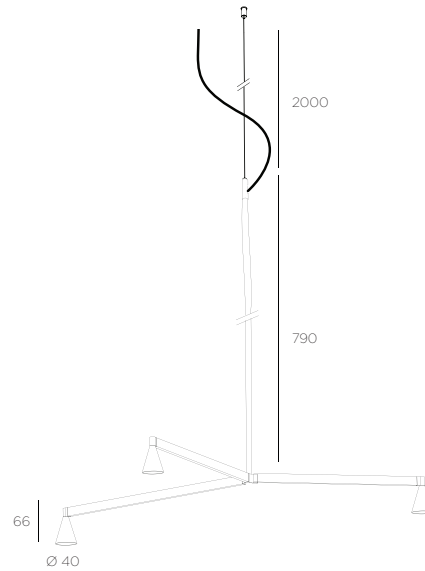

AUSTERE-CHANDELIER

Design by Hans Verstuyft

Material

brass

Materiaal

messing

Matériau

laiton

Finish

brass

Afwerking

messing

Finition

laiton

Lightsource

3,4,6 or 8 x LED array (included) 6,2W
warm white : 2700K - 490lm - CRI >93