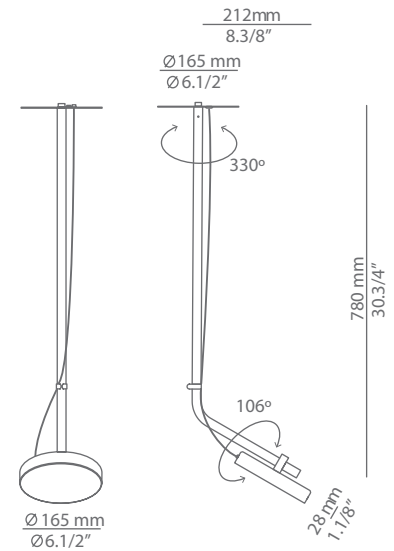

Special instructions

ESTILUZ, S.A.
Carretera d'Ogassa, s/n
17860 Sant Joan de les Abadesses
T+34 972 720 125
F+34 972 720 796

estiluz@estiluz.com
www.estiluz.com