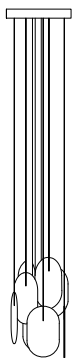

HANAMI Chandelier

ART. L119

DESCRIPTION

Hanami collection Chandelier. Satin brass structure with alabaster pendants.

DRAWINGS

115 cm
45 1/4"

21 cm
8 1/4"

21 cm
8 1/4"