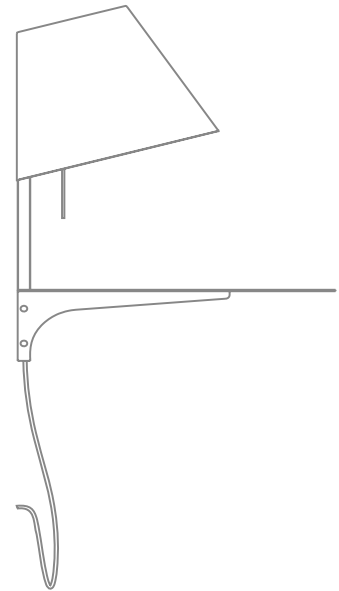

WALL LAMP APLIQUE

MATERIAL: Aluminium

MATERIAL: Aluminio

LED
E27 7W 360° x 1 unit

WEIGHT PESO: 12 KG
Package size: 0,61 x 0,61 x 0,61

FINISHES
ACABADOS

LAQUERED
LACADOS

BLACK
NEGRO

QUARTZ PINK
ROSA QUARZO

40
15,75"

38
15"

Lighting for domestic use.

Do not store or keep under extreme temperatures during long periods of time.

Do not handle the electrical material more than the necessary for installation of the fixture.