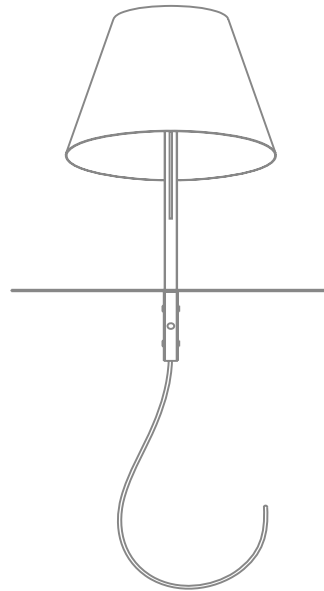

WALL LAMP APLIQUE

MATERIAL: Aluminium

MATERIAL: Aluminio

LED
E27 7W 360° x 1 unit

WEIGHT PESO: 12 KG
Package size: 0,61 x 0,61 x 0,61

FINISHES
ACABADOS

LAQUERED
LACADOS

BLACK
NEGRO

QUARTZ PINK
ROSA QUARZO

40
15,75"

38
15"

Lighting for domestic use.

Do not store or keep under extreme temperatures during long periods of time.

Do not handle the electrical material more than the necessary for installation of the fixture.