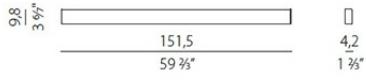

DATA SHEET

Code	A24646.150.0102
System power consumption	75W
Efficacy	59.69lm/W
Light source	LED
Light source lifetime	L80 (B20) 60'000h
Colour temperature	3000K Ra >80
Light distribution	diffused
Apertura fascio	65° - 87°
Power supply	220-240V AC
Frequency	50/60Hz
Electrical configuration	dimmable (DALI/Push DIM)
Driver	integrated included
Nominal luminous flux	9120lm
Lumen output	4477lm
Efficiency	49.090%
Weight	3,9240Kg
Protection degree	IP40
Colour tollerances	SDCM 3
Packing dimensions (cm)	14 x 180 x 14

Extruded polycarbonate diffuser with opaline finish, 900mm (35,4") long.

XM2033/34/46-370S PR

Micro-prismatic extruded polycarbonate diffuser, 3700mm (145,7") long.

TECHNICAL DRAWING

DIAGRAMMA POLARE