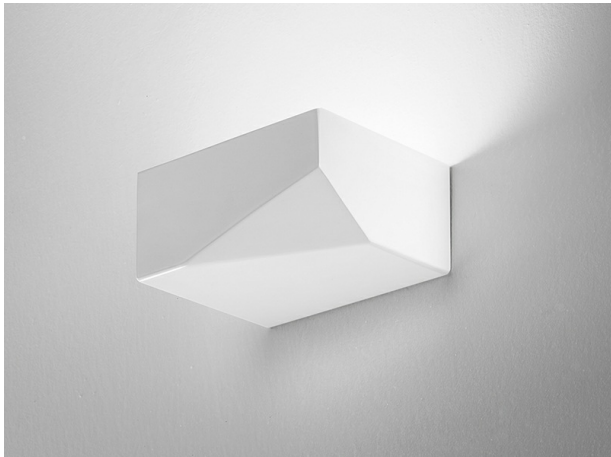

ACHEOS - A06001.000.0101

Enzo Panzeri 2012

Wall lighting fixture for interiors, with indirect light emission.

Pickled sheet metal structure in matt white polyacrylic paint.

Aluminium dissipation plate.

Pickled sheet metal cover shield in polyacrylic paint.

Flat frosted glass diffuser.

DATA SHEET

Code	A06001.000.0101
System power consumption	14W
Efficacy	74.79lm/W
Light source	LED
Light source lifetime	L70 (B50) 130'000h
Colour temperature	3000K Ra >80
Light distribution	diffused
Power supply	220-240V AC
Frequency	50/60Hz
Electrical configuration	ON-OFF
Driver	integrated included
Nominal luminous flux	1730lm
Lumen output	1047lm
Efficiency	60.520%
Weight	0,7350Kg
Protection degree	IP20
Colour tollerances	SDCM 3
Packing dimensions (cm)	14 x 30 x 16

Colour
matt white

 TECHNICAL DRAWING

 DIAGRAMMA POLARE