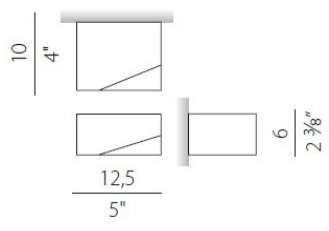

Flat frosted glass diffuser.

DATA SHEET

Code	A06001.000.0101
System power consumption	14W
Efficacy	74.79lm/W
Light source	LED
Light source lifetime	L70 (B50) 130'000h
Colour temperature	3000K Ra >80
Light distribution	diffused
Power supply	220-240V AC
Frequency	50/60Hz
Electrical configuration	ON-OFF
Driver	integrated included
Nominal luminous flux	1730lm
Lumen output	1047lm
Efficiency	60.520%
Weight	0,7350Kg
Protection degree	IP20
Colour tollerances	SDCM 3
Packing dimensions (cm)	14 x 30 x 16

Colour
matt white

 TECHNICAL DRAWING

 DIAGRAMMA POLARE