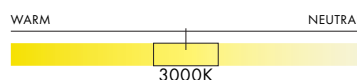

COLOUR TEMPERATURE OPTIONS