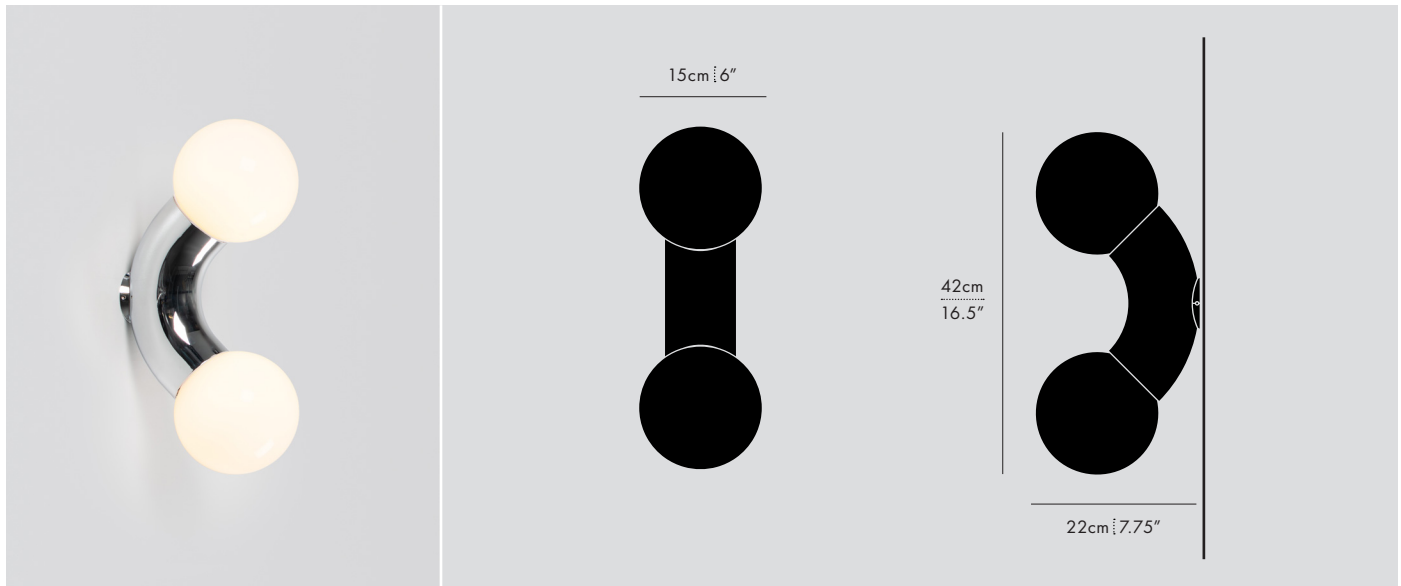

VINE – C/W

CEILING/WALL

MANUFACTURED IN CANADA

CAINE HEINTZMAN / 2018

VIN-CW-CH-120

DESCRIPTION

Vine combines exaggerated form with repetition to take center stage with poise and stature.

TYPE

Ceiling/Wall

DIMENSIONS

- Luminaire: 42 x 20 x 15cm / 16.5" x 7.75" x 6"

POWER TRIM OPTIONS

- Trimless (Mud-in or surface mount)
- Cover plate (Junction box, 4.5" x 4.5")
- * SEE INSTALL INSTRUCTIONS
- * NORTH AMERICA SHIPS WITH CANOPY AND TRIMLESS ROUGH-IN.