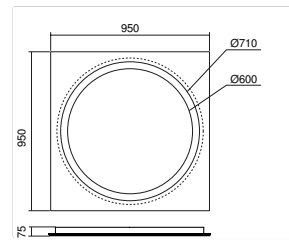

atelier sedap / LIGHTING

759 / MicroBlade Circle 75

Design Atelier Sedap

Weight

15 Kg

Orientation

Micro Blade Circle is a high strength plaster profile for recessing linear LED lighting, 75mm deep, especially designed for walls and ceilings.

REFERENCE	SOURCES	FEATURES
	Micro Blade 50 profile in rounded shape. (recess depth 75mm). Supplied in 1 element. Power supply to place elsewhere in the false ceiling 2 dimmable options : 1-10V or DALI (compatible push-dim, ready2mains, corridor function)	

759_32	With Very High-Powered Warm White LEDs (2700°K) and 24V power supply Consumption 26W/meter- Power 2500lm/meter LED strip length : 260cm - 67.6W - 6500lm - IRC>90	
759_31	With Very High-Powered Warm White LEDs (3000°K) and 24V power supply Consumption 26W/meter- Power 2500lm/meter LED strip length : 260cm - 67.6W - 6500lm - IRC>90	
759_29	With High-Powered Warm White LEDs (2700°K) and 24V power supply Consumption 19.2W/meter- Power 2000lm/meter LED strip length : 260cm - 50W - 5200lm	
759_26	With High-Powered Warm White LEDs (3000°K) and 24V power supply Consumption 19.2W/meter- Power 2000lm/meter LED strip length : 260cm - 50W - 5200lm	
759_27	With RGB LED, 24V power supply and radio remote controle (RF) Consumption 15W/meter LED strip length : 260cm - 38W	
759_00	Profile delivered without electrical equipment	
5196	Aluminium heatsink for 759_00	