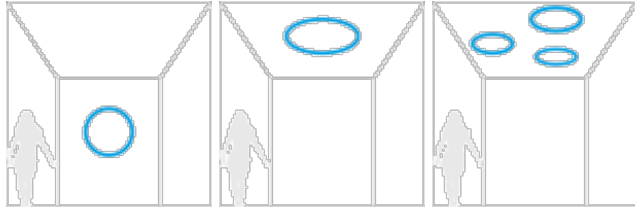

atelier sedap / LIGHTING

759 / MicroBlade Circle 75

Design Atelier Sedap

Weight

15 Kg

Orientation

Micro Blade Circle is a high strength plaster profile for recessing linear LED lighting, 75mm deep, especially designed for walls and ceilings.

REFERENCE	SOURCES	FEATURES
	Micro Blade 50 profile in rounded shape. (recess depth 75mm). Supplied in 1 element. Power supply to place elsewhere in the false ceiling 2 dimmable options : 1-10V or DALI (compatible push-dim, ready2mains, corridor function)	