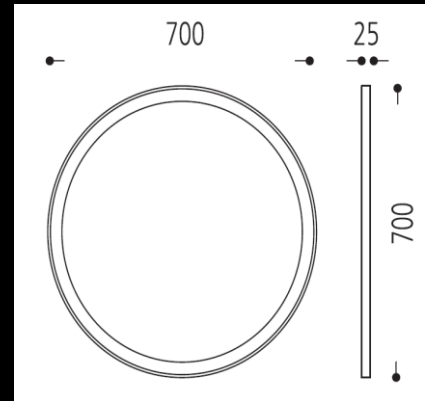

Specification Sheet

65.727.81

stainless steel polished
incl. Flex-LED 12 V / ca. 9 watt, ca. 2.700 Kelvin
LED driver included
protection rating IP 44

also available in sterling silver (19) / black (69) / stainless steel dull (82)