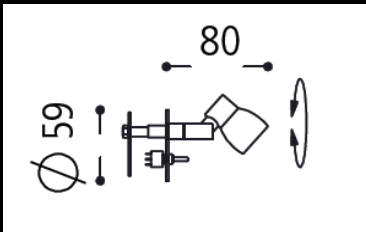

Specification Sheet

64.366.69

chrome-black
incl. 1 W LED, ca. 2.700 Kelvin
LED driver included (added as loose part)
with micro-switch

also available:
[64.365.69](#)
without micro-switch

by BAULMANN LEUCHTEN GMBH | Selscheder Weg 24 | D-59846 Sundern
Tel. +49 (0)2933 847-0 | Fax +49 (0)2933 847-100 | E-Mail: info@baulmann.com
more information at www.baulmann.com