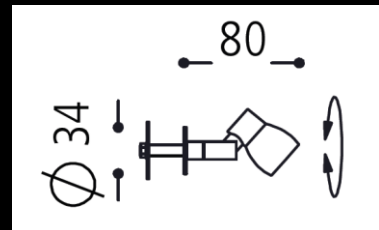

Specification Sheet

64.366.69

chrome-black
incl. 1 W LED, ca. 2.700 Kelvin
LED driver included (added as loose part)
with micro-switch

also available:
[64.365.69](#)
without micro-switch

by BAULMANN LEUCHTEN GMBH | Selscheder Weg 24 | D-59846 Sundern
Tel. +49 (0)2933 847-0 | Fax +49 (0)2933 847-100 | E-Mail: info@baulmann.com
more information at www.baulmann.com