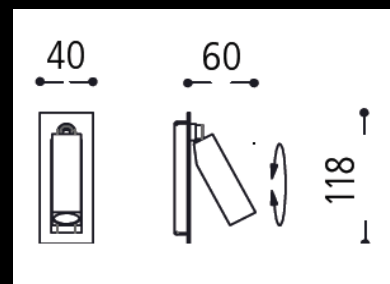

Specification Sheet

64.164.14

chrome
incl. 1W LED, ca. 2.700 Kelvin
with on/off-switch
LED driver included (added as loose part)

also available

64.163.14
chrome
without micro-switch

in brass dull (03) / copper (05) / silver (15) /
dark bronzed (54)