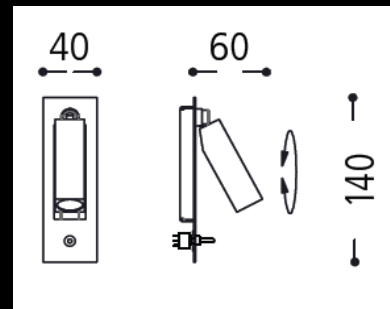

Specification Sheet

64.164.14

chrome
incl. 1W LED, ca. 2.700 Kelvin
with on/off-switch
LED driver included (added as loose part)

also available

64.163.14
chrome
without micro-switch

in brass dull (03) / copper (05) / silver (15) /
dark bronzed (54)