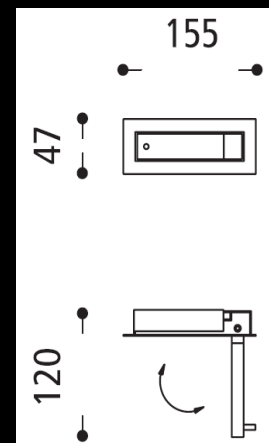

Specification Sheet

64.148.33

wall luminaire nickel dull
left luminaire, variation right
incl. 1 x 3 watt Line-LED, ca. 2.700 Kelvin
pivoting arm 90°, with on/off-switch
LED driver included (added as loose part)