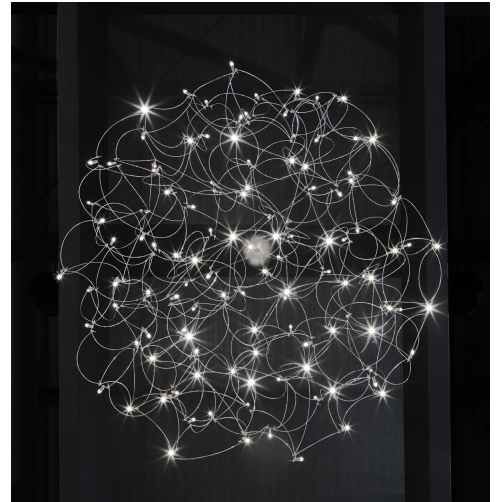

CURLED DISC 200

design by
jan pauwels

year of design
2011

material
nickel

DESCRIPTION

productname: curled disc 200
colour: nikkell
environment: indoor

DIMENSIONS

	cm	inch
length:	0	0.0
width:	0	0.0
height:	40	15.7
diameter:	200	78.7
cables:	200	78.7
canopy:	20.5	8.30

LAMPS INCLUDED

quantity: 200 x 1.2w e10 12v krypton, 200 x
0.3w e10 12v led

cri led: 80
colourtemp. led: 2600-2700k
lumenoutput led: 3000

TRANSFORMER

type: 1 x toroidal 120va

DIMMING

type: leading edge

WEIGHT