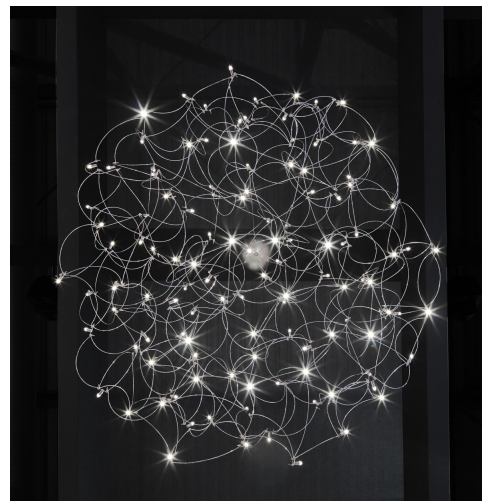

CURLED DISC 70

design by
jan pauwels

year of design
2011

material
nickel

DESCRIPTION

productname: curled disc 70
colour: nikkell
environment: indoor

DIMENSIONS

	cm	inch
length:	0	0.0
width:	0	0.0
height:	30	11.8
diameter:	70	27.6
cables:	200	78.7
canopy:	20.5	8.300000000000001

LAMPS INCLUDED

quantity: 70 x 1.2w e10 12v krypton, 70 x
0.3w e10 12v led

cri led: 80
colourtemp. led: 2600-2700k
lumenoutput led: 1050

TRANSFORMER

type: 1 x toroidal 50va

DIMMING

type: leading edge

WEIGHT