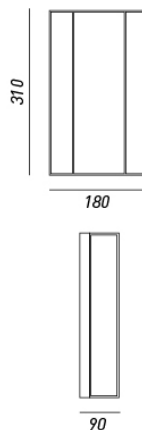

CUSTOMIZATIONS

COLOUR	Yes
STRUCTURE	Yes

Il Fanale Group

Via Bredariol Olivo 15, San Biagio Di Callalta - Treviso - Italy

Telefono +39 0422 895200 - fax +39 0422 895110 - www.ilfanale.com - info@ilfanale.com