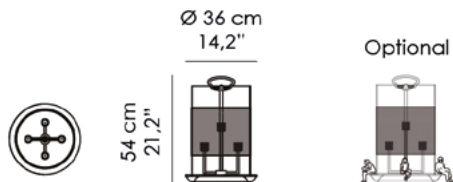

Optional:

Decorative statuettes representing the four seasons, made in cast brass, Bronzed finish (CASTBAM), refined by hand.

Notes:

220V 50 HZ/4XE14 | Brown cord

110V 60 HZ/4XE12 | Black cord

Light bulb not included.

### L-18-B

**Misure | Size**  
Ø 36x H. 54cm  
(Ø 14.2" x H.21.2")