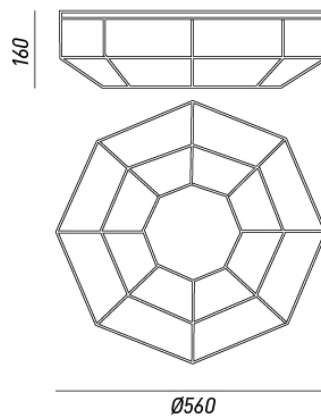

CUSTOMIZATIONS

COLOUR	Yes
STRUCTURE	Yes

Il Fanale Group

Via Bredariol Olivo 15, San Biagio Di Callalta - Treviso - Italy

Telefono +39 0422 895200 - fax +39 0422 895110 - www.ilfanale.com - info@ilfanale.com