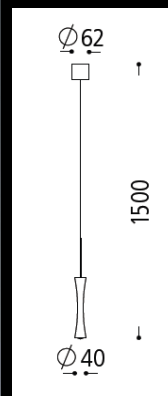

Specification Sheet

34.143.69

black
incl. 4 W LED, ca. 2.700 Kelvin
LED driver included
supply cable red, made of textile
pendant length: 1.500 mm

also available in white (55) and brass dull (03)

by BAULMANN LEUCHTEN GMBH | Selscheder Weg 24 | D-59846 Sundern
Tel. +49 (0)2933 847-0 | Fax +49 (0)2933 847-100 | E-Mail: info@baulmann.com
more information at www.baulmann.com