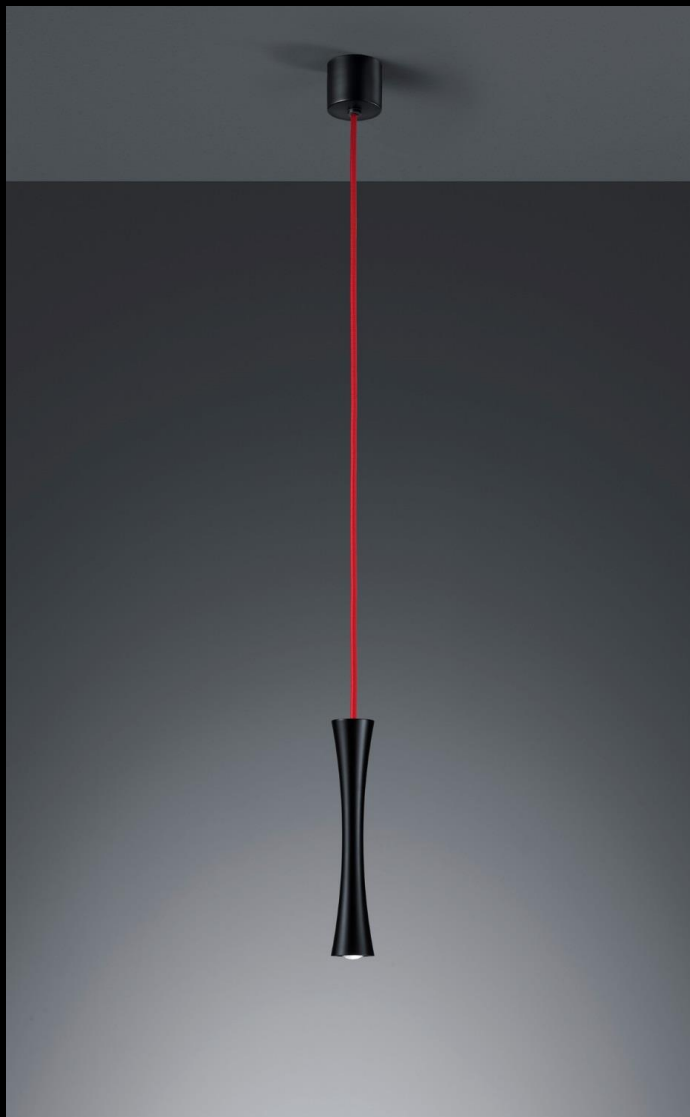

Specification Sheet

34.143.69

black
incl. 4 W LED, ca. 2.700 Kelvin
LED driver included
supply cable red, made of textile
pendant length: 1.500 mm

also available in white (55) and brass dull (03)

by BAULMANN LEUCHTEN GMBH | Selscheder Weg 24 | D-59846 Sundern
Tel. +49 (0)2933 847-0 | Fax +49 (0)2933 847-100 | E-Mail: info@baulmann.com
more information at www.baulmann.com

Baulmann
Leuchten 