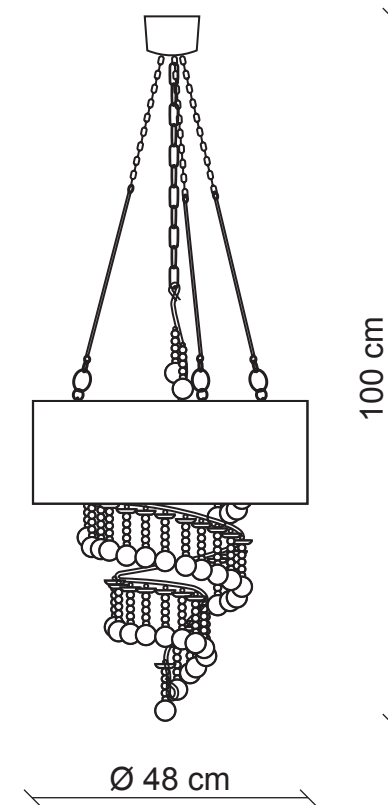

PATRIZIAGARGANTI

Firenze

BAGA Progress
LOVELY LIGHT

art. 3361

5 lights Chandelier

Finish: Silver leaf

Lampshades: Black leather

Accessories: Black and clear crystals

m³ 0,54
Kg 7,5