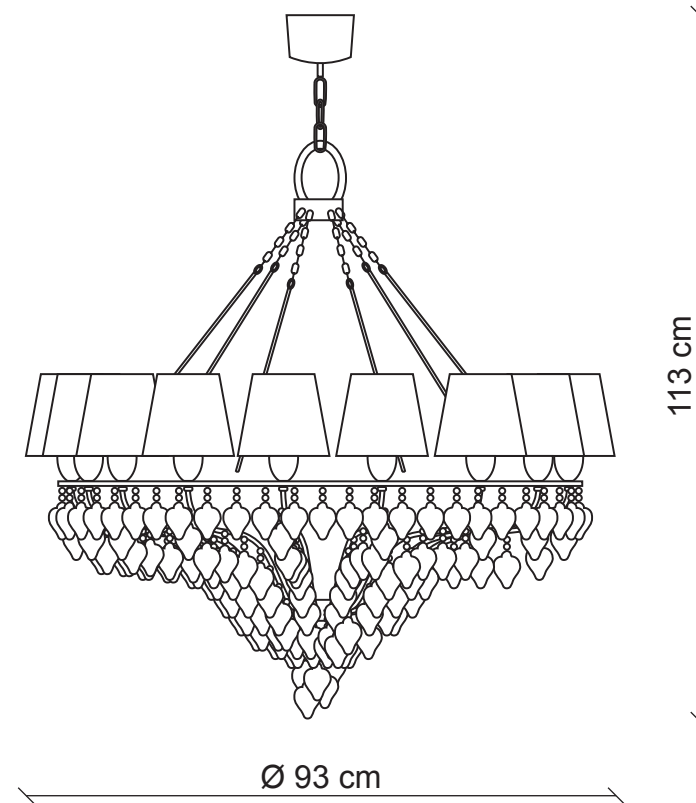

PATRIZIAGARGANTI

Firenze

BAGA Progress
LOVELY LIGHT

art. 3260

18 lights Chandelier

Finish: Gold leaf

Lampshades: Black leather

Accessories: Amber and clear crystals

m³ 0,86
Kg 18