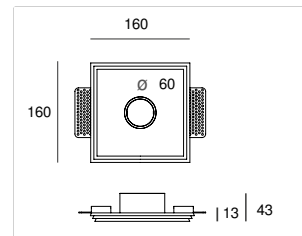

atelier sedap / LIGHTING

3246 / Adjustable MicroTiqal Design ATELIER SEDAP

High-strength plaster fitting especially designed to be easily recessed in plasterboard ceilings.

Various equipment between MR11 and LED COB.

Weight

1 Kg

Orientation

FINISHES

Natural plaster finish

AA

LIGHT SOURCES

REFERENCE	SOURCES	FEATURES
3246.AA.75	1 MR11 downlight (white included) P. maxi 35 W / GU4 / 12V Total recessing height : 85mm (Bulb and power supply not included)	IP 20 CE F 960° C
3246.AA.95	1 LED COB downlight (white included) P.maxi : 11.2W / 1175lm / 350mA / 3000° K / CRI 85 Dimmable Total recessing height : 120mm (Power supply not included)	IP 20 CE F 960° C