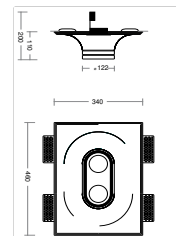

atelier sedap / LIGHTING

3207 / TROCADERO DOUBLE

Design Fabrice BERRUX

Weight

4 Kg

Orientation

High strength plaster recessed fitting, with MR16, GU10 or COB LED equipment, especially designed for ceilings.

FINISHES

Natural plaster finish

AA

LIGHT SOURCES

REFERENCE	SOURCES	FEATURES
3207.AA.16	2 downlights LED COB 230/240V white, adjustable 2 x 9.5W / 36° / 2 x 760 lm / 3000K° / IRC>90 / IP20 Dimmable TRIAC	IP 20 CE F 960°C
3207.AA.26	2 downlights LED COB 350mA white, adjustable 2 x 12.2W / 36° / 2 x 1170 lm / 3000K° / IRC>90 / IP20 Dimmable DALI, 1-10V or PushDim (power supply not included)	IP 20 CE F 960°C
3207.AA.06	2 downlights IP65 LED COB white (CREE) 2 x 9W / 55° / 2 x 650 lm / 200mA / 3000°K / IRC>80 / IP65 2700° or 3000°K (Not dimmable power supply included)	IP 65 CE F 960°C
3207.AA.05	2 MR16 adjustable downlights included (black or white) P. maxi 2 x 50 W / GX5.3	IP 20 CE F 960°C
3207.AA.07	2 GU10 adjustable downlights included (black or white) P. maxi 2 x 50 W / GU10 / 230V (Bulb not included)	IP 20 CE F 960°C
Overall recessed height 165mm		