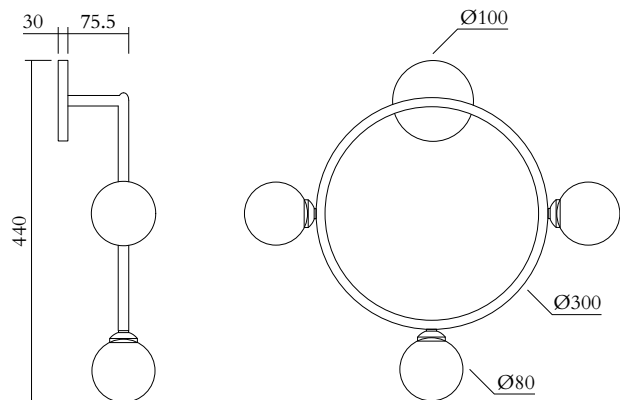

ATELIER ARETI

PRODUCT

Circle rhombus triangle 316
Wall light / Circle / 3 globes

MATERIALS AND COLOUR OPTIONS

Brushed brass; powder coated metal; white glass

VERSIONS

Brass structure 316OL-W01-BR01
Black structure 316OL-W01-ME01
White structure 316OL-W01-ME02

TECHNICAL DETAILS

3 x G9 LED 5W max
Recommended bulb size: diameter 16mm, total length
47mm (diameter must be under 20 mm)
110-230V
IP20
Light bulbs not included

WEIGHT

2 kg

MADE IN

Germany

Sizes in mm. Flat attachments available only under request. Variations in colour and size are available for some collections, please contact Areti for more details.

Our collections are hand made and made to order, small irregularities in shape or surface will occur, they are inherent to the hand made process and should not be seen as flaws. For detailed information on any products: contact@atelierareti.com