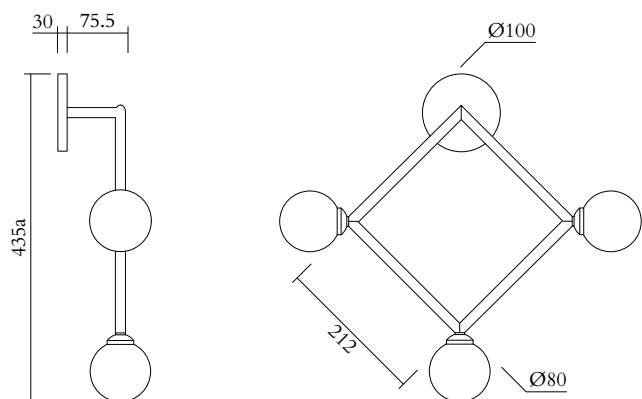

ATELIER ARETI

PRODUCT

Circle rhombus triangle 316
Wall light / Rhombus / 3 globes

MATERIALS AND COLOUR OPTIONS

Brushed brass; powder coated metal; white glass

VERSIONS

Brass structure 316OL-W03-BR01
Black structure 316OL-W03-ME01
White structure 316OL-W03-ME02

TECHNICAL DETAILS

3 x G9 LED 5W max
Recommended bulb size: diameter 16mm, total length
47mm (diameter must be under 20 mm)
110-230V
IP20
Light bulbs not included

WEIGHT

2 kg

MADE IN

Germany

Sizes in mm. Flat attachments available only under request. Variations in colour and size are available for some collections, please contact Areti for more details.

Our collections are hand made and made to order, small irregularities in shape or surface will occur, they are inherent to the hand made process and should not be seen as flaws. For detailed information on any products: contact@atelierareti.com