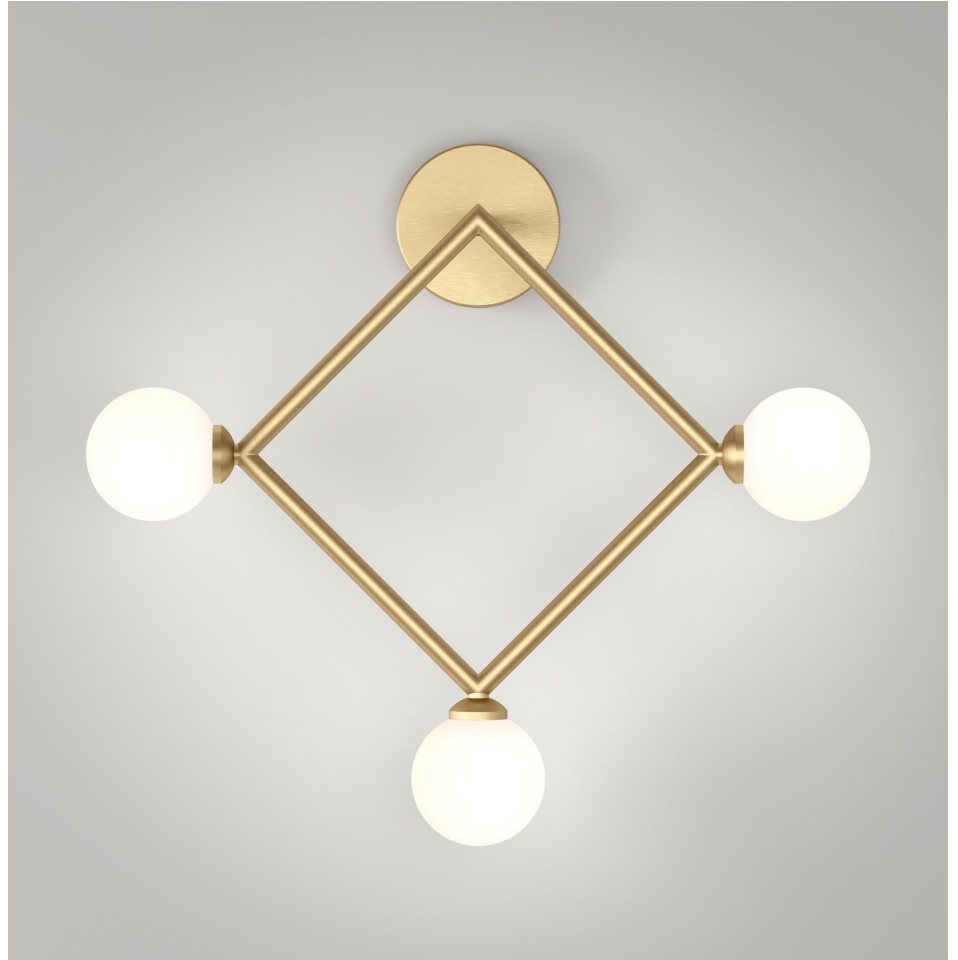

ATELIER ARETI

PRODUCT

Circle rhombus triangle 316
Wall light / Rhombus / 3 globes

MATERIALS AND COLOUR OPTIONS

Brushed brass; powder coated metal; white glass

VERSIONS

Brass structure 316OL-W03-BR01
Black structure 316OL-W03-ME01
White structure 316OL-W03-ME02

TECHNICAL DETAILS

3 x G9 LED 5W max
Recommended bulb size: diameter 16mm, total length
47mm (diameter must be under 20 mm)
110-230V
IP20
Light bulbs not included

WEIGHT

2 kg

MADE IN

Germany

Sizes in mm. Flat attachments available only under request. Variations in colour and size are available for some collections, please contact Areti for more details.

Our collections are hand made and made to order, small irregularities in shape or surface will occur, they are inherent to the hand made process and should not be seen as flaws. For detailed information on any products: contact@atelierareti.com