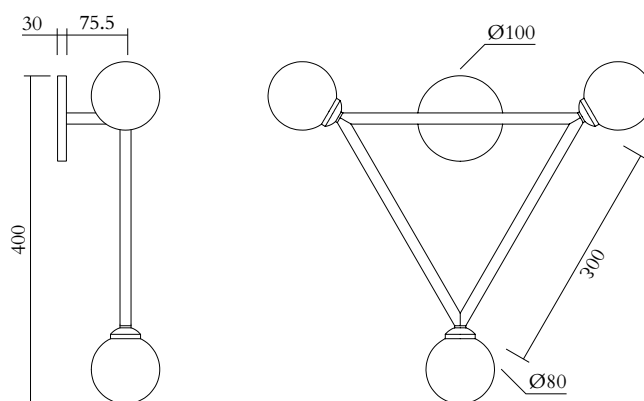

ATELIER ARETI

PRODUCT

Circle rhombus triangle 316
Wall light / Triangle / 3 globes

MATERIALS AND COLOUR OPTIONS

Brushed brass; powder coated metal; white glass

VERSIONS

Brass structure 316OL-W02-BR01
Black structure 316OL-W02-ME01
White structure 316OL-W02-ME02

TECHNICAL DETAILS

3 x G9 LED 5W max
Recommended bulb size: diameter 16mm, total length
47mm (diameter must be under 20 mm)
110-230V
IP20
Light bulbs not included

WEIGHT

2 kg

MADE IN

Germany

Sizes in mm. Flat attachments available only under request. Variations in colour and size are available for some collections, please contact Areti for more details.

Our collections are hand made and made to order, small irregularities in shape or surface will occur, they are inherent to the hand made process and should not be seen as flaws. For detailed information on any products: contact@atelierareti.com