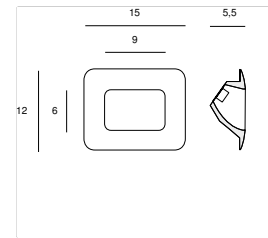

## 3122 / CANAL 3 Design Atelier Sedap

High strength plaster, equipped with 2 high power 350mA LED.  
For a semi-recessed mounting in plasterboard walls (with acrylic glue - without plaster joint).

**Weight**

1 Kg

**Orientation**