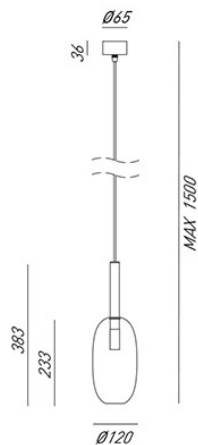

Il Fanale Group

Via Bredariol Olivo 15, San Biagio Di Callalta - Treviso - Italy

Telefono +39 0422 895200 - fax +39 0422 895110 - www.ilfanale.com - info@ilfanale.com