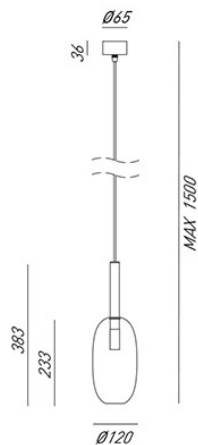

IL FANALE

rev. 31-05-2017

IP20 CE F

ALCHIMIA - 277.05.ONT

Indoor suspension lamp made of brass and glass Alchimia

CHARACTERISTICS

TYPOLOGY	Suspension
CATEGORY	Indoor lamps

FINISHES

FRAME	Natural Brass
BASE	Natural Brass

ELETRICAL CHARACTERISTICS

SOCKET	G9
POWER	1 x Max 25W
ENERGY CLASS	A++/E
INPUT	240V
POWER SUPPLY	No

CUSTOMIZATIONS

COLOUR	Yes
STRUCTURE	Yes

Il Fanale Group

Via Bredariol Olivo 15, San Biagio Di Callalta - Treviso - Italy