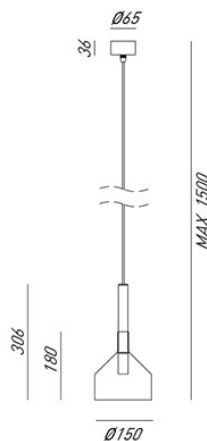

IL FANALE

rev. 07-09-2017

IP20 CE F

ALCHIMIA - 277.02.ONT

Indoor suspension lamp made of brass and glass Alchimia

CHARACTERISTICS

TYOLOGY	Suspension
CATEGORY	Indoor lamps

FINISHES

FRAME	Natural Brass
BASE	Natural Brass

ELETRICAL CHARACTERISTICS

SOCKET	G9
POWER	1 x Max 25W
ENERGY CLASS	A++/E
INPUT	240V
POWER SUPPLY	No

CUSTOMIZATIONS

COLOUR	Yes
STRUCTURE	Yes

Il Fanale Group

Via Bredariol Olivo 15, San Biagio Di Callalta - Treviso - Italy