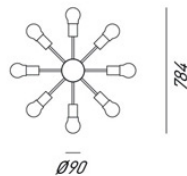

IL FANALE

rev. 31-05-2017

IP20 CE F

ASTRO - 276.09.OOT

Indoor suspension lamp made of brass and glass Astro

CHARACTERISTICS

TYPOLGY	Suspension
CATEGORY	Indoor lamps

FINISHES

FRAME	Brass / Brass
BASE	Brass / Brass

ELETRICAL CHARACTERISTICS

SOCKET	G9
POWER	8 x Max 25W
ENERGY CLASS	A++/E
INPUT	240V
POWER SUPPLY	No

CUSTOMIZATIONS

COLOUR	Yes
STRUCTURE	Yes

Il Fanale Group

Via Bredariol Olivo 15, San Biagio Di Callalta - Treviso - Italy