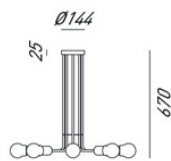

IL FANALE

rev. 31-05-2017

IP20 CE F

ASTRO - 276.09.OOT

Indoor suspension lamp made of brass and glass Astro

CHARACTERISTICS

TYPOLGY	Suspension
CATEGORY	Indoor lamps

FINISHES

FRAME	Brass / Brass
BASE	Brass / Brass

ELETRICAL CHARACTERISTICS

SOCKET	G9
POWER	8 x Max 25W
ENERGY CLASS	A++/E
INPUT	240V
POWER SUPPLY	No

CUSTOMIZATIONS

COLOUR	Yes
STRUCTURE	Yes

Il Fanale Group

Via Bredariol Olivo 15, San Biagio Di Callalta - Treviso - Italy