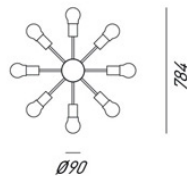

IL FANALE

rev. 31-05-2017

IP20   

ASTRO - 276.09.ONT

Indoor suspension lamp made of brass and glass Astro

CHARACTERISTICS

TYOLOGY	Suspension
CATEGORY	Indoor lamps

FINISHES

FRAME	Natural Brass
BASE	Natural Brass

ELETRICAL CHARACTERISTICS

SOCKET	G9
POWER	8 x Max 25W
ENERGY CLASS	A++/E
INPUT	240V
POWER SUPPLY	No

CUSTOMIZATIONS

COLOUR	Yes
STRUCTURE	Yes

Il Fanale Group

Via Bredariol Olivo 15, San Biagio Di Callalta - Treviso - Italy