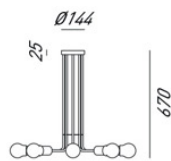

IL FANALE

rev. 31-05-2017

IP20   

ASTRO - 276.09.ONT

Indoor suspension lamp made of brass and glass Astro

CHARACTERISTICS

TYOLOGY	Suspension
CATEGORY	Indoor lamps

FINISHES

FRAME	Natural Brass
BASE	Natural Brass

ELETRICAL CHARACTERISTICS

SOCKET	G9
POWER	8 x Max 25W
ENERGY CLASS	A++/E
INPUT	240V
POWER SUPPLY	No

CUSTOMIZATIONS

COLOUR	Yes
STRUCTURE	Yes

Il Fanale Group

Via Bredariol Olivo 15, San Biagio Di Callalta - Treviso - Italy