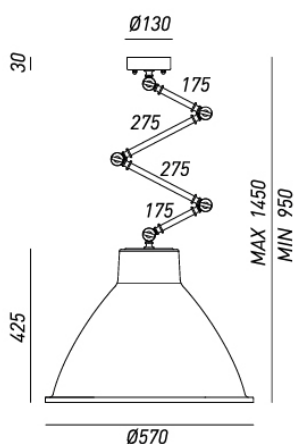

Il Fanale Group

Via Bredariol Olivo 15, San Biagio Di Callalta - Treviso - Italy

Telefono +39 0422 895200 - fax +39 0422 895110 - www.ilfanale.com - info@ilfanale.com