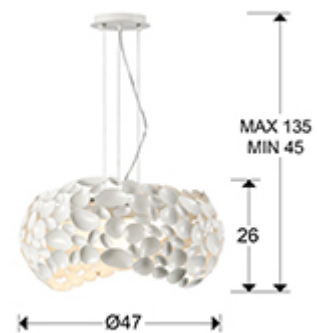

Narisa

266290

Recommended product

Lamps

Lamp of 5 lights made of metal. Matt white lacquered finish.
Inner acrylic diffuser. Adjustable in height.

·This item includes 5 G9 LED 6W

GENERAL INFORMATION

Catalogue: i31 Iluminación
Page: 25
Type: Lamps
Collection: Narisa

SIZES

Sizes: Ø 47.0 ↑ 26.0 cm
Height when installed: 45.0/ max. 135.0 cm
Weight: 3.9 Kg

SIZES WITH PACKAGING

Weight: 5.4 Kg
Volume: 0.0750m³
Sizes: ↔ 50.0 ↓ 30.0 ↗ 50.0 cm

TECHNICAL INFORMATION

Energy class: A+
Electric class: Class 1
Maximum power: 5x10W
Voltage: 110/220 V
Frequency: 50/60 Hz
Intensity: 0 mA
Lumen: 2,750 lm

BULB

Reference: ECORAEEBOMBLED
Lampholder: G9
Quantity: 5
Included: Sí
Energy class: A+
Power: 6W
Voltage: 220 V
Frequency: 50 Hz
Lumen: 550 lm
Colour temperature: 3,000 K
Average lifespan: 25,000 h
Power factor: 0.6
CRI: 80

ADDITIONAL INFORMATION

Material: Metal, acrylic
Finish: Matt white, opal
Sizes of the shade / glass shad: Ø 47.0 ↑ 25.0 cm
Sizes of the canopy (space for installation): Ø 12.0 ↓ 2.0 cm
Cable colour: Transparente