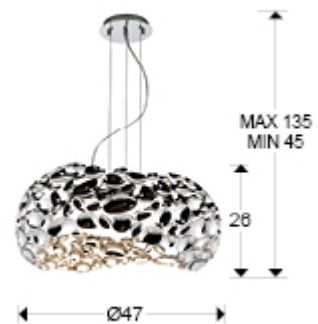

### Lamps

Lamp of 5 lights made of chromed metal. Inner acrylic diffuser. Adjustable in height.

·This item includes 5 G9 LED 6W

## SIZES

Sizes: Ø 47.0 ↑ 26.0 cm  
Height when installed: 45.0/ max. 135.0 cm  
Weight: 3.9 Kg

## ADDITIONAL INFORMATION

Material: Metal, acrylic  
Finish: Chromed, opal  
Sizes of the shade / glass shad: Ø 47.0 ↑ 25.0 cm  
Sizes of the canopy (space for installation): Ø 12.0 ↓ 2.0 cm  
Cable colour: transparente