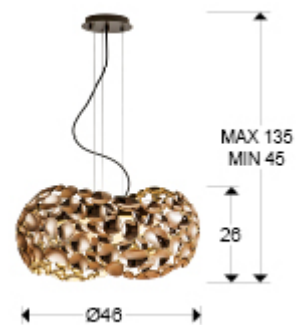

Narisa

Lamps

266251N

Lamp of 5 lights made of metal with rose gold plating and dark brown paint. Inner acrylic diffuser. Adjustable in length.

·This item includes 5 G9 LED 6W

GENERAL INFORMATION

Catalogue: i31 Iluminación
Page: 17
Type: Lamps
Collection: Narisa

SIZES

Sizes: Ø 46.0 ↑ 26.0 cm
Height when installed: 45.0/ max. 135.0 cm
Weight: 3.9 Kg

SIZES WITH PACKAGING

Weight: 5.4 Kg
Volume: 0.0750m³
Sizes: ↔ 50.0 ↓ 30.0 ↗ 50.0 cm

TECHNICAL INFORMATION

Energy class: A+
Electric class: Class 1
Maximum power: 5x10W
Voltage: 110/220 V
Frequency: 50/60 Hz
Intensity: 0 mA
Lumen: 2,750 lm

ADDITIONAL INFORMATION

Material: Metal, acrylic

Finish: Rose gold plated, brown, opal

Sizes of the shade / glass shad: \varnothing 47.0 \updownarrow 25.0 cm

Sizes of the canopy (space for installation): \varnothing 12.0 \updownarrow 2.0 cm