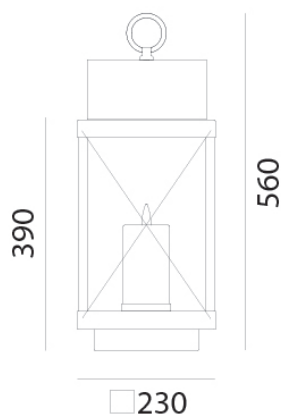

IL FANALE

rev. 25-07-2016

IP65 CE  

LANTERNE - 265.11.FF

Floor lamp made of brass or iron

CHARACTERISTICS

TYPOLOGY	Floor lamp
CATEGORY	Outdoor lamps

FINISHES

FRAME	Iron / Iron
OPTICS	Transparent Glass

ELETRICAL CHARACTERISTICS

SOCKET	E27
POWER	1 x Max 28W
ENERGY CLASS	A++/E
INPUT	240V
POWER SUPPLY	Non incluso

CUSTOMIZATIONS

COLOUR	Yes
STRUCTURE	Yes

Il Fanale Group