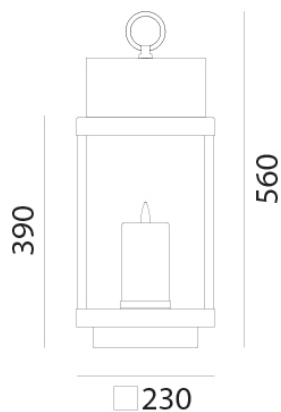

IL FANALE

rev. 05-05-2017

IP65 CE  

LANTERNE - 265.01.00

Floor lamp made of brass or iron

CHARACTERISTICS

TYOPOLOGY	Floor lamp
CATEGORY	Outdoor lamps

FINISHES

FRAME	Brass / Brass
OPTICS	Transparent Glass

ELETRICAL CHARACTERISTICS

SOCKET	E27
POWER	1 x Max 28W HES
ENERGY CLASS	A++/E
INPUT	240V
POWER SUPPLY	Non incluso

CUSTOMIZATIONS

COLOUR	Yes
STRUCTURE	Yes

Il Fanale Group