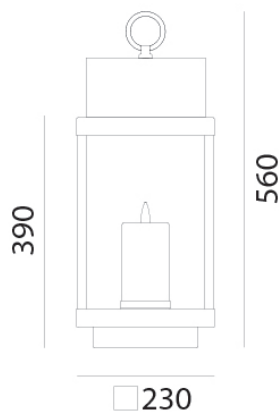

IL FANALE

rev. 05-05-2017

IP65 CE  

LANTERNE - 265.01.FF

Floor lamp made of brass or iron

CHARACTERISTICS

TIPOLOGY	Floor lamp
CATEGORY	Outdoor lamps

FINISHES

FRAME	Iron / Iron
OPTICS	Transparent Glass

ELETRICAL CHARACTERISTICS

SOCKET	E27
POWER	1 x Max 28W HES
ENERGY CLASS	A++/E
INPUT	240V
POWER SUPPLY	Non incluso

CUSTOMIZATIONS

COLOUR	Yes
STRUCTURE	Yes

Il Fanale Group