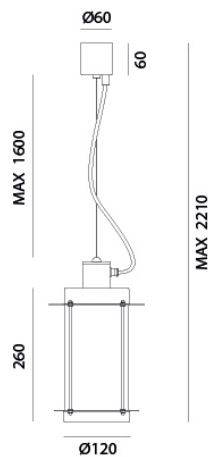

Il Fanale Group

Via Bredariol Olivo 15, San Biagio Di Callalta - Treviso - Italy

Telefono +39 0422 895200 - fax +39 0422 895110 - www.ilfanale.com - info@ilfanale.com