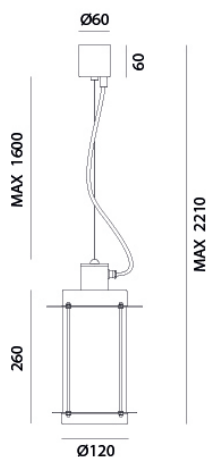

IL FANALE

rev. 11-10-2017

IP44 CE  

LOGGIA - 264.07.00B

Outdoor suspension lamp made of brass and glass Loggia

CHARACTERISTICS

TYOLOGY	Suspension
CATEGORY	Outdoor lamps

FINISHES

FRAME	Brass / Brass
OPTICS	White Glass

ELETRICAL CHARACTERISTICS

SOCKET	E27
POWER	1 x MAX 46W HES
ENERGY CLASS	A++/E
INPUT	240V
POWER SUPPLY	No

CUSTOMIZATIONS

COLOUR	No
STRUCTURE	No

Il Fanale Group

Via Bredariol Olivo 15, San Biagio Di Callalta - Treviso - Italy