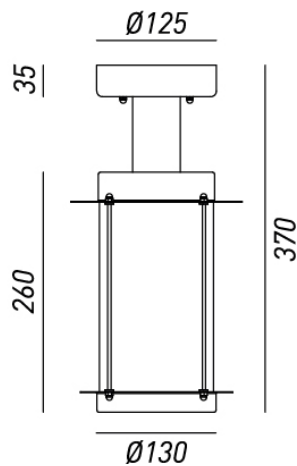

IL FANALE

rev. 11-10-2017

LOGGIA - 264.02.OOB

Outdoor ceiling lamp made of brass and glass Loggia

CHARACTERISTICS

TIPOLOGY	Ceiling lamp
CATEGORY	Outdoor lamps

FINISHES

FRAME	Brass / Brass
OPTICS	White Glass

ELETRICAL CHARACTERISTICS

SOCKET	E27
POWER	1 x MAX 46W HES
ENERGY CLASS	A++/E
INPUT	240V
POWER SUPPLY	No

CUSTOMIZATIONS

COLOUR	No
STRUCTURE	No

IP44 CE  

Il Fanale Group

Via Bredariol Olivo 15, San Biagio Di Callalta - Treviso - Italy