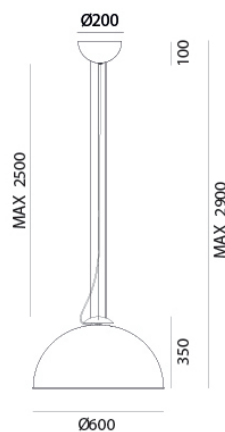

Il Fanale Group

Via Bredariol Olivo 15, San Biagio Di Callalta - Treviso - Italy

Telefono +39 0422 895200 - fax +39 0422 895110 - www.ilfanale.com - info@ilfanale.com