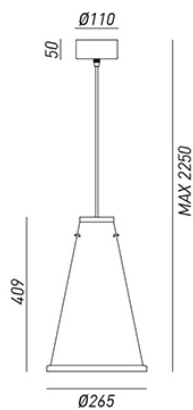

CUSTOMIZATIONS

COLOUR	Yes
STRUCTURE	Yes

Il Fanale Group

Via Bredariol Olivo 15, San Biagio Di Callalta - Treviso - Italy

Telefono +39 0422 895200 - fax +39 0422 895110 - www.ilfanale.com - info@ilfanale.com