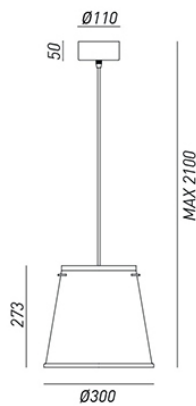

CUSTOMIZATIONS

COLOUR	Yes
STRUCTURE	Yes

Il Fanale Group

Via Bredariol Olivo 15, San Biagio Di Callalta - Treviso - Italy

Telefono +39 0422 895200 - fax +39 0422 895110 - www.ilfanale.com - info@ilfanale.com