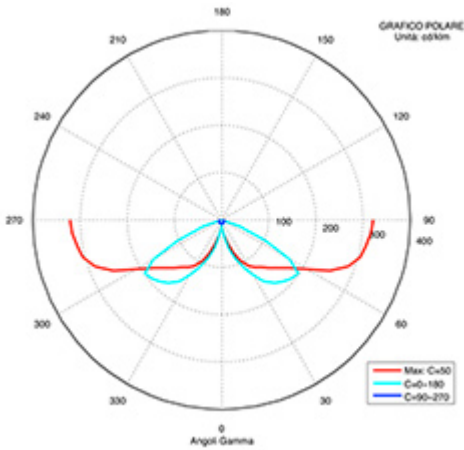

IL FANALE

rev. 17-10-2017

IP20   

KHONUS - 256.01.FF

Simple and linear shapes inspire a functional design. This is Khonus: a cone shaped indoor suspension lamp made of antique iron, capable of reflecting light both downwards and upwards.