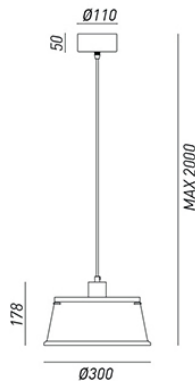

IL FANALE

rev. 17-10-2017

IP20   

KHONUS - 256.01.FF

Simple and linear shapes inspire a functional design. This is Khonus: a cone shaped indoor suspension lamp made of antique iron, capable of reflecting light both downwards and upwards.

CHARACTERISTICS

| | |
|----------|--------------|
| TIPOLOGY | Suspension |
| CATEGORY | Indoor lamps |

FINISHES

| | |
|-------|-------------|
| FRAME | Iron / Iron |
| SHADE | Iron / Iron |

ELETRICAL CHARACTERISTICS

| | |
|--------------|-----------------|
| SOCKET | E27 |
| POWER | 1 x MAX 77W HES |
| ENERGY CLASS | A++/E |
| INPUT | 240V |
| POWER SUPPLY | No |

CUSTOMIZATIONS

| | |
|-----------|-----|
| COLOUR | Yes |
| STRUCTURE | Yes |