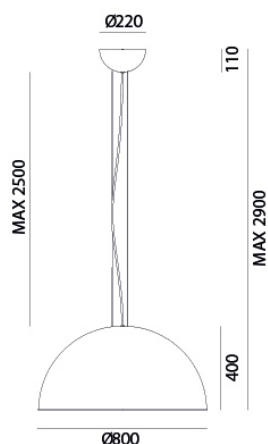

Il Fanale Group

Via Bredariol Olivo 15, San Biagio Di Callalta - Treviso - Italy

Telefono +39 0422 895200 - fax +39 0422 895110 - www.ilfanale.com - info@ilfanale.com