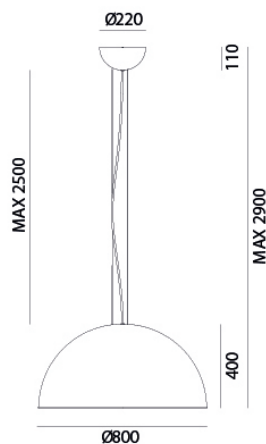

Il Fanale Group

Via Bredariol Olivo 15, San Biagio Di Callalta - Treviso - Italy

Telefono +39 0422 895200 - fax +39 0422 895110 - www.ilfanale.com - info@ilfanale.com