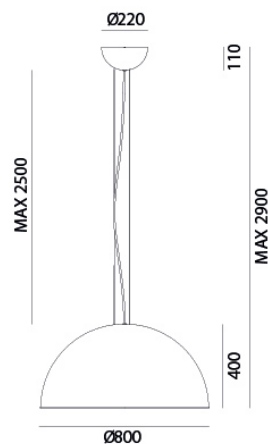

IL FANALE

rev. 13-02-2018

IP20   

GALILEO - 251.06.FF

Suspension lamp Galileo

CHARACTERISTICS

TYOPOLOGY	Suspension
CATEGORY	Indoor lamps

FINISHES

FRAME	Iron / Iron
SHADE	Iron / Iron

ELETRICAL CHARACTERISTICS

SOCKET	E27
POWER	1 x MAX 77W HES
ENERGY CLASS	A++/E
INPUT	240V
POWER SUPPLY	No

CUSTOMIZATIONS

COLOUR	No
STRUCTURE	No

Il Fanale Group

Via Bredariol Olivo 15, San Biagio Di Callalta - Treviso - Italy