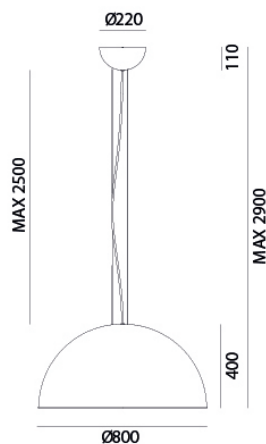

IL FANALE

rev. 13-02-2018

IP20   

GALILEO - 251.06.F94

Suspension lamp Galileo

CHARACTERISTICS

TYOPOLOGY	Suspension
CATEGORY	Indoor lamps

FINISHES

FRAME	Iron / Iron
SHADE	Iron / Copper leaf

ELETRICAL CHARACTERISTICS

SOCKET	E27
POWER	1 x MAX 77W HES
ENERGY CLASS	A++/E
INPUT	240V
POWER SUPPLY	No

CUSTOMIZATIONS

COLOUR	No
STRUCTURE	No

Il Fanale Group

Via Bredariol Olivo 15, San Biagio Di Callalta - Treviso - Italy